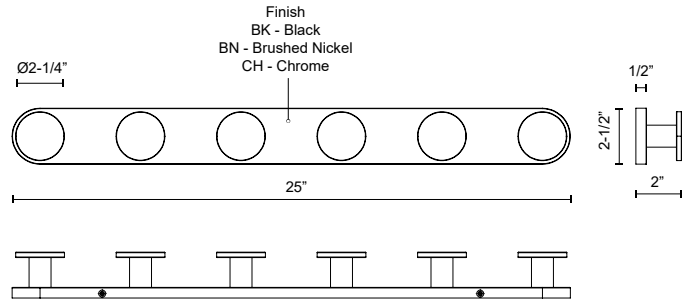

VL63325-BK
Black

VL63325-BN
Brushed Nickel

VL63325-CH
Chrome

SPECIFICATION DETAILS

* For custom options, consult factory for details.

Fixture Dimensions	W25" x H2-1/2" x E2"
Light Source	AC LED Module
Wattage	17W
Total Lumens	1270lm
Delivered Lumens	460lm*
Voltage	120V
Color Temperature	3000K
CRI (Ra)	90CRI
Optional Color Temps	2700K - 5000K Available, Minimum Order Quantities Apply
LED Rated Life	50,000 hours
Dimming	100% - 10%, ELV Dimmer (Not Included)
Diffuser Details	Frosted PC Diffuser
ADA Compliant	Yes
Location	Damp
Compliance	ADA
Warranty	5 Years
Illumination Direction	All-Direction
Mounting Style	All Orientation; Wall;
Canopy Dimensions	D5-1/2" x E1/2"