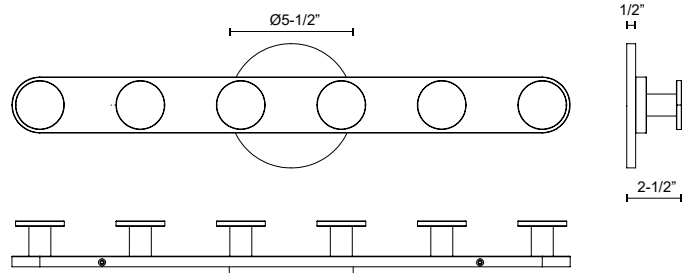

Optional Backplate Accessory